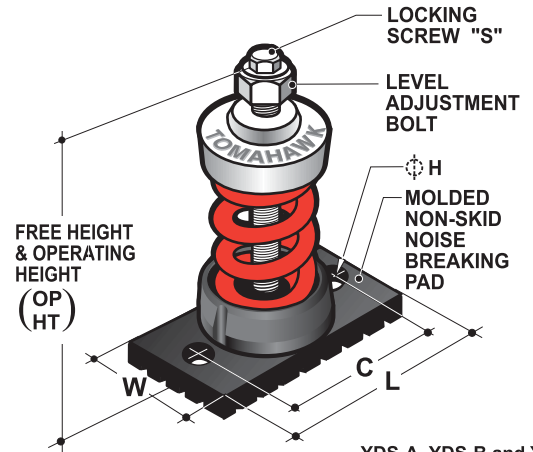

Tomahawk

Rgn No : 180788
ISO 9001:2000 Certified

Spring Vibration Isolators

1-inch Rated Deflection

FREE-STANDING UNHOUSED • YDS-A • YDS-B • YDS-C • YDSL • YDS-X • YDS-Y • YDS-Z

YDS-A, YDS-B, YDS-C, YDSL, YDS-X, YDS-Y and **YDS-Z** are nominal 1-inch (25 mm) rated deflection single spring vibration isolators, free standing and unhooused. Consist of spring mounting caps, assembled with level adjustment bolts and locking screws⁽¹⁾, color epoxy coated steel springs⁽²⁾ for easy size identification and one piece molded⁽³⁾, non-skid noise breaking base, the safe working stress and lateral stability of Tomahawk springs are designed to meet a minimum ratio of 0.80, the spring outside diameter (OD) to loaded operating height. Minimum 50% overload protection (additional deflection from rated load before compression to solid) is included to offset any error may have in load distribution.